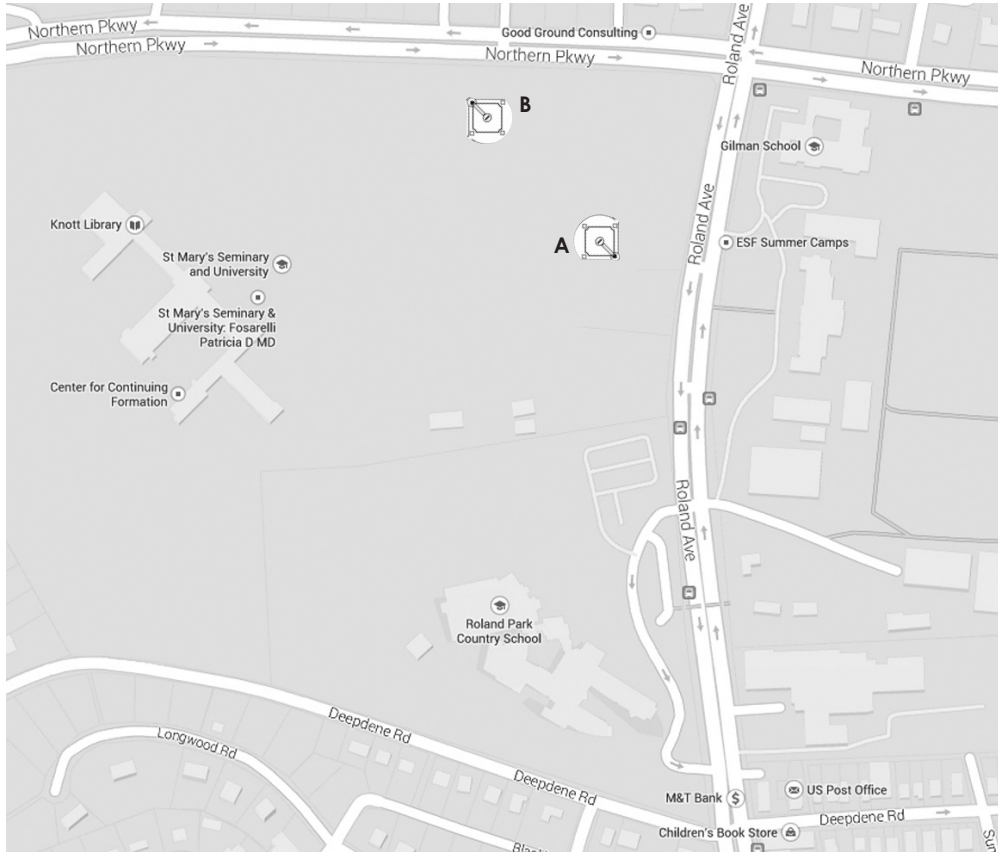

St. Mary's Seminary Fields

5400 Roland Ave.
Baltimore MD 21210

DO NOT PULL IN THE DRIVEWAY TO DROP OFF!
Cars are **NOT PERMITTED** on the Seminary grounds.
Street parking **ONLY** at this facility.
Please arrive early & be careful to follow all parking laws.

There are **NO RESTROOMS** at this facility.
The closest restrooms are the portables on the Gilman campus.
There are no bleachers, so remember your lawn chair or blanket!

Emergency medical attention:
Patient First - Lutherville
Patient First - Towson
Union Memorial Hospital
Sinai Hospital