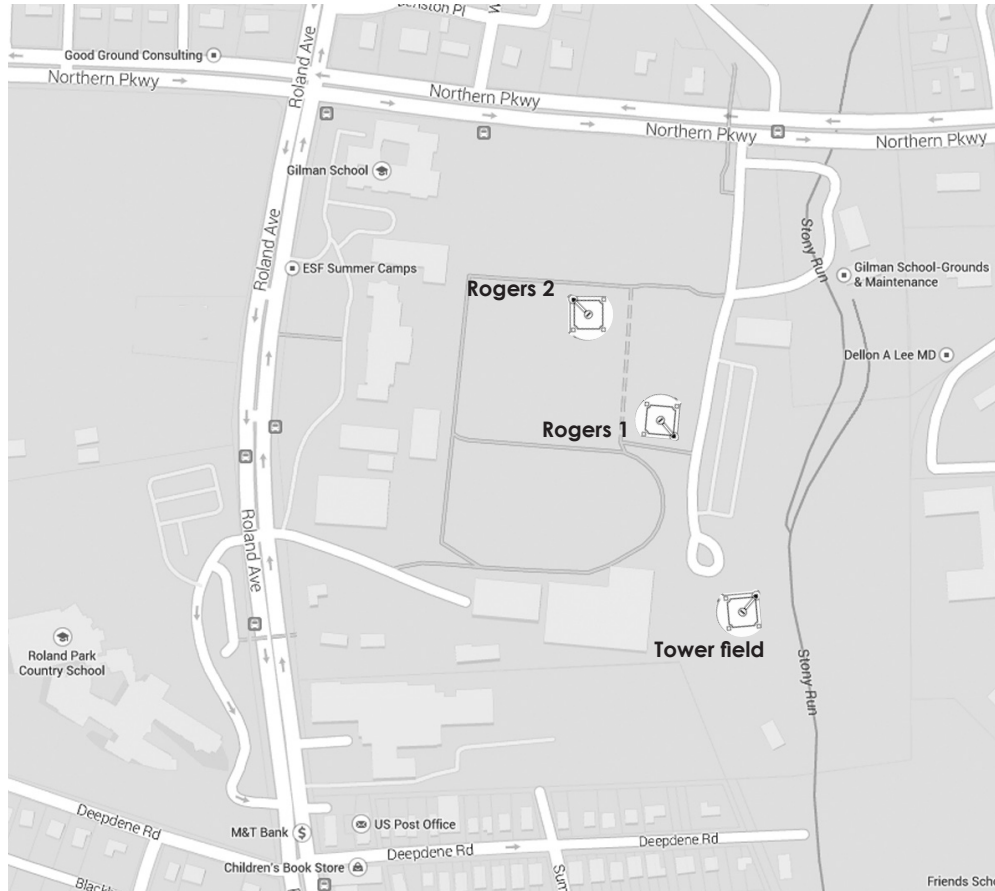

Gilman School Fields

**501 W. Northern Pkwy
Baltimore MD 21210**

Parking is available on site.

DO NOT PARK IN THE DROP-OFF CIRCLE NEAR TOWER FIELD!

Portable restrooms are available on site.

The fields have no bleachers, so remember your lawn chair or blanket!

Emergency medical attention:

Patient First - Lutherville

Patient First - Towson

Union Memorial Hospital

Sinai Hospital

***We are guests at the Gilman School and
this can change based on our behavior.***

Please leave the fields cleaner than you found them.